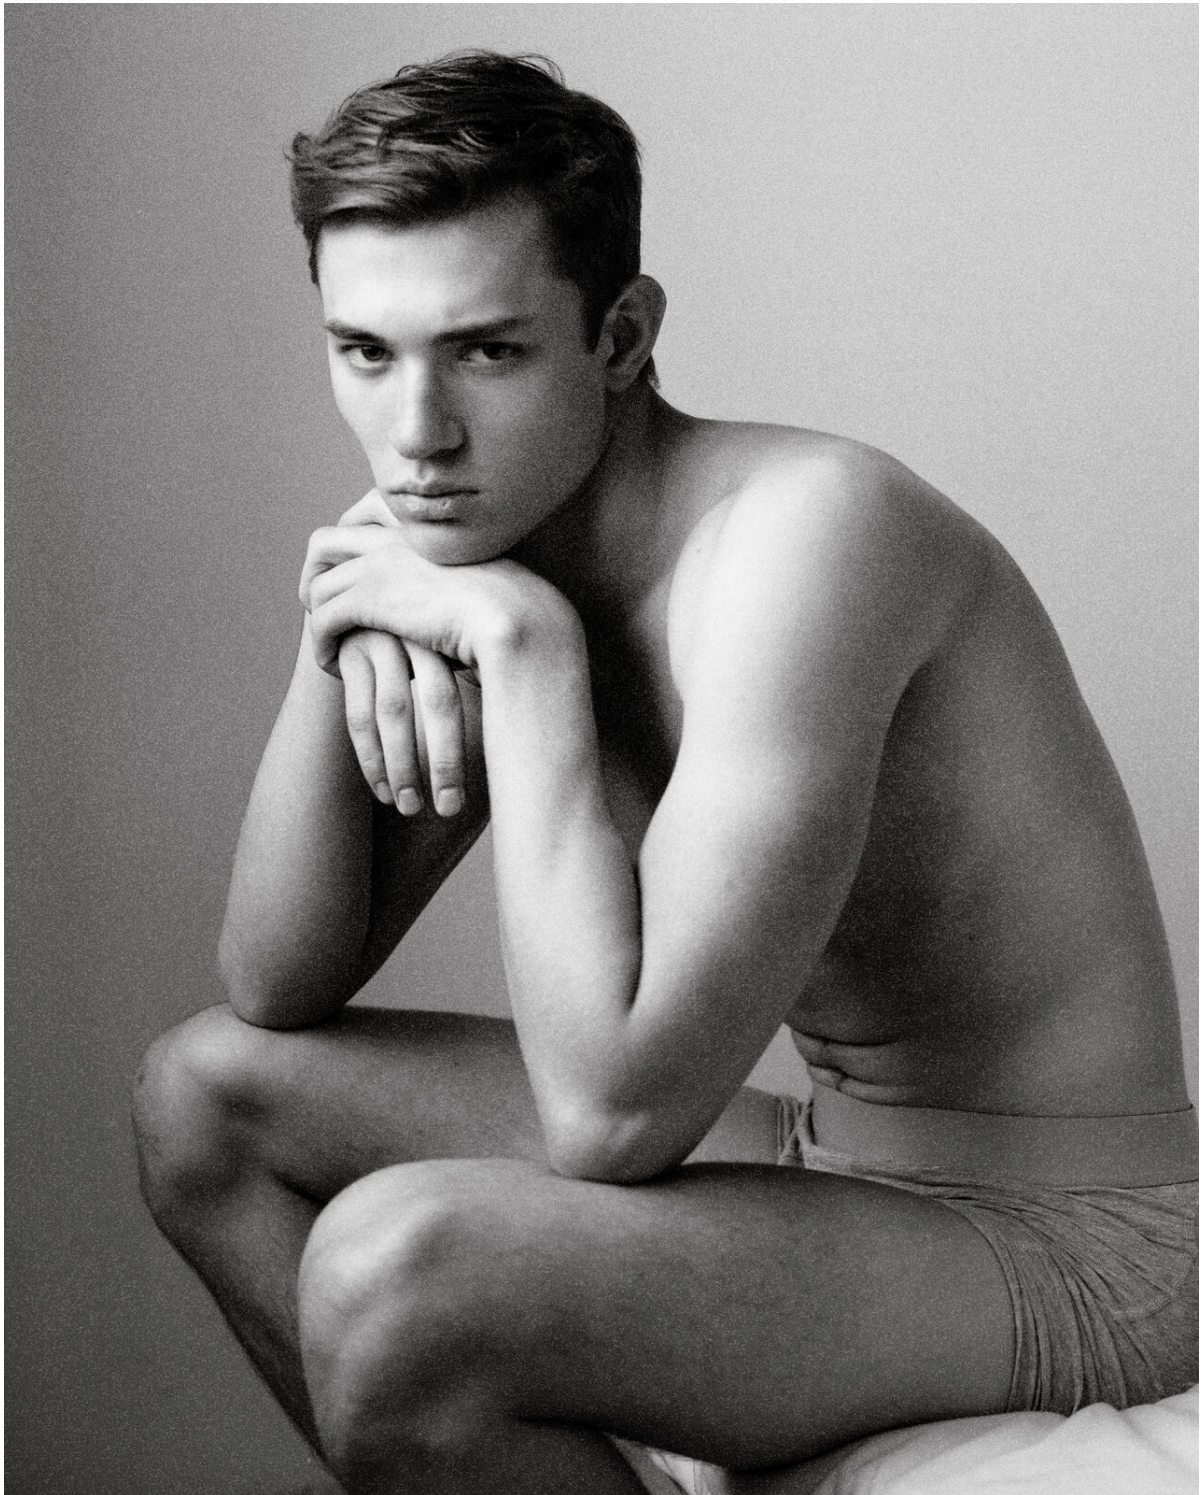

Sergey Romanov

inomgmt.com/profile/sergey-romanov/

HEIGHT	187	CHEST	98	WAIST	78	HIPS	95.5	SHOES	EU	HAIR	BROWN
	6' 1½"		38½"		30½"		37½"		US		

INO
MODELS