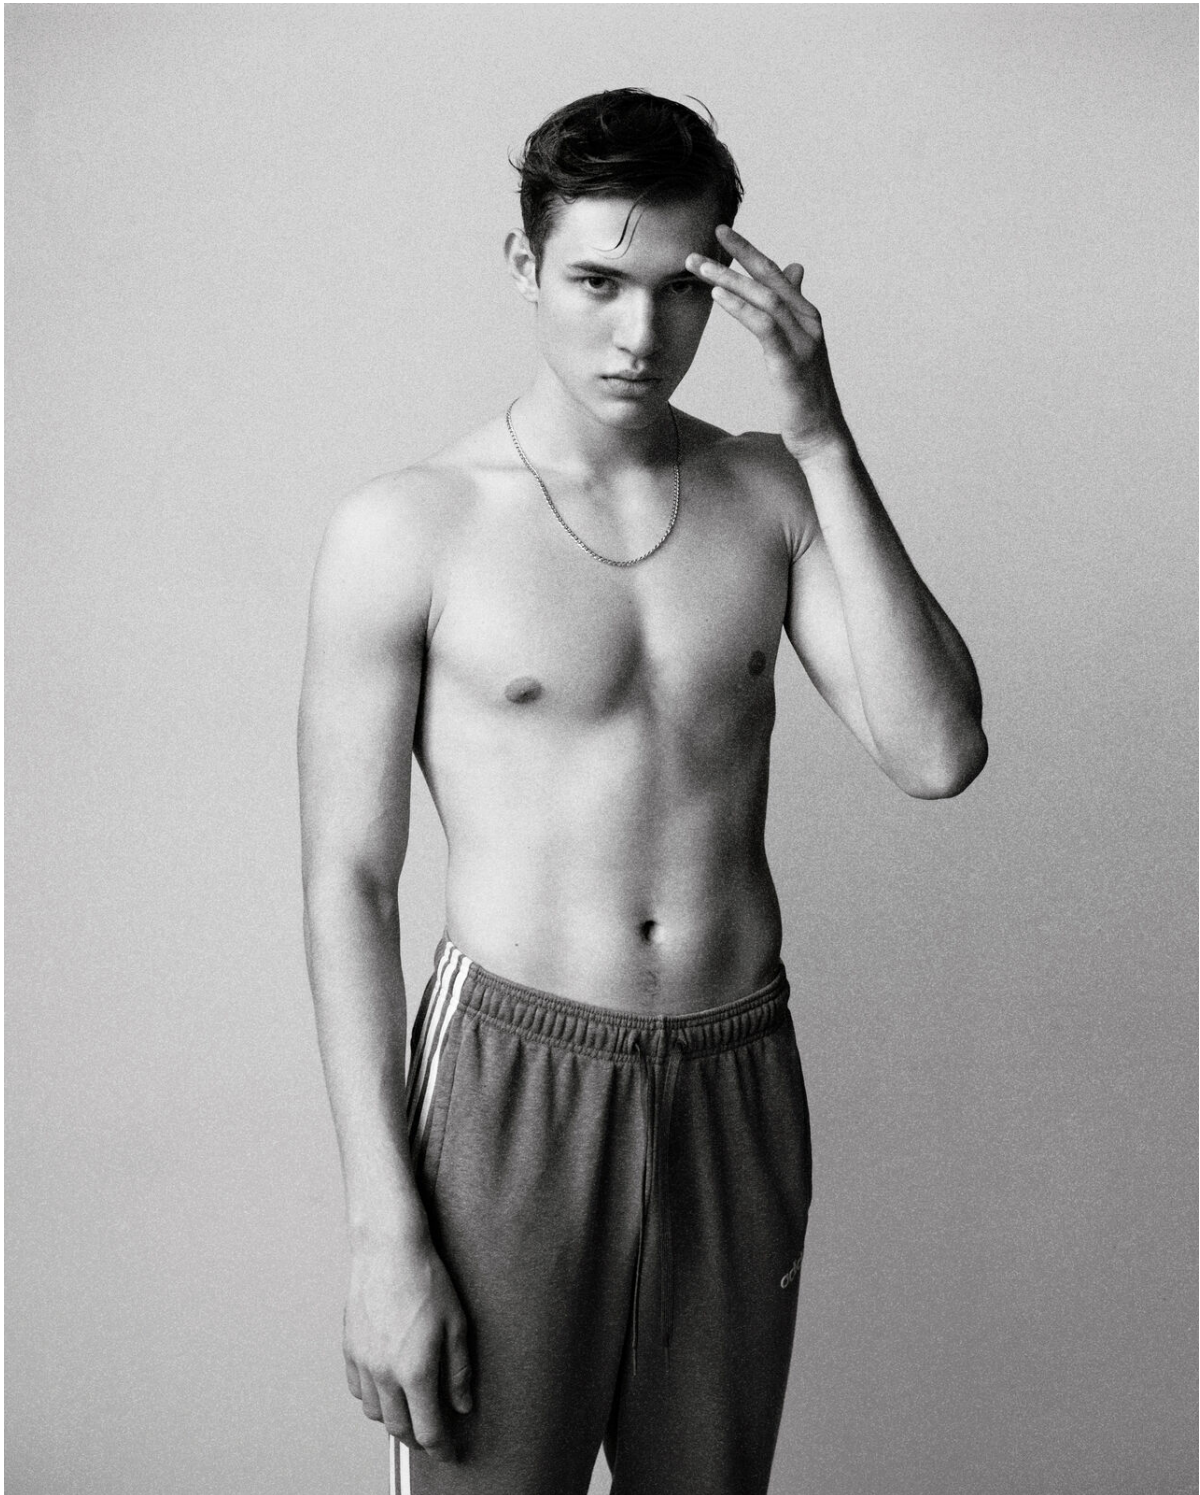

Sergey Romanov

inomgmt.com/profile/sergey-romanov/

HEIGHT	187	CHEST	98	WAIST	78	HIPS	95.5	SHOES	EU	HAIR	BROWN
	6' 1½"		38½"		30½"		37½"		US		

INO
MODELS