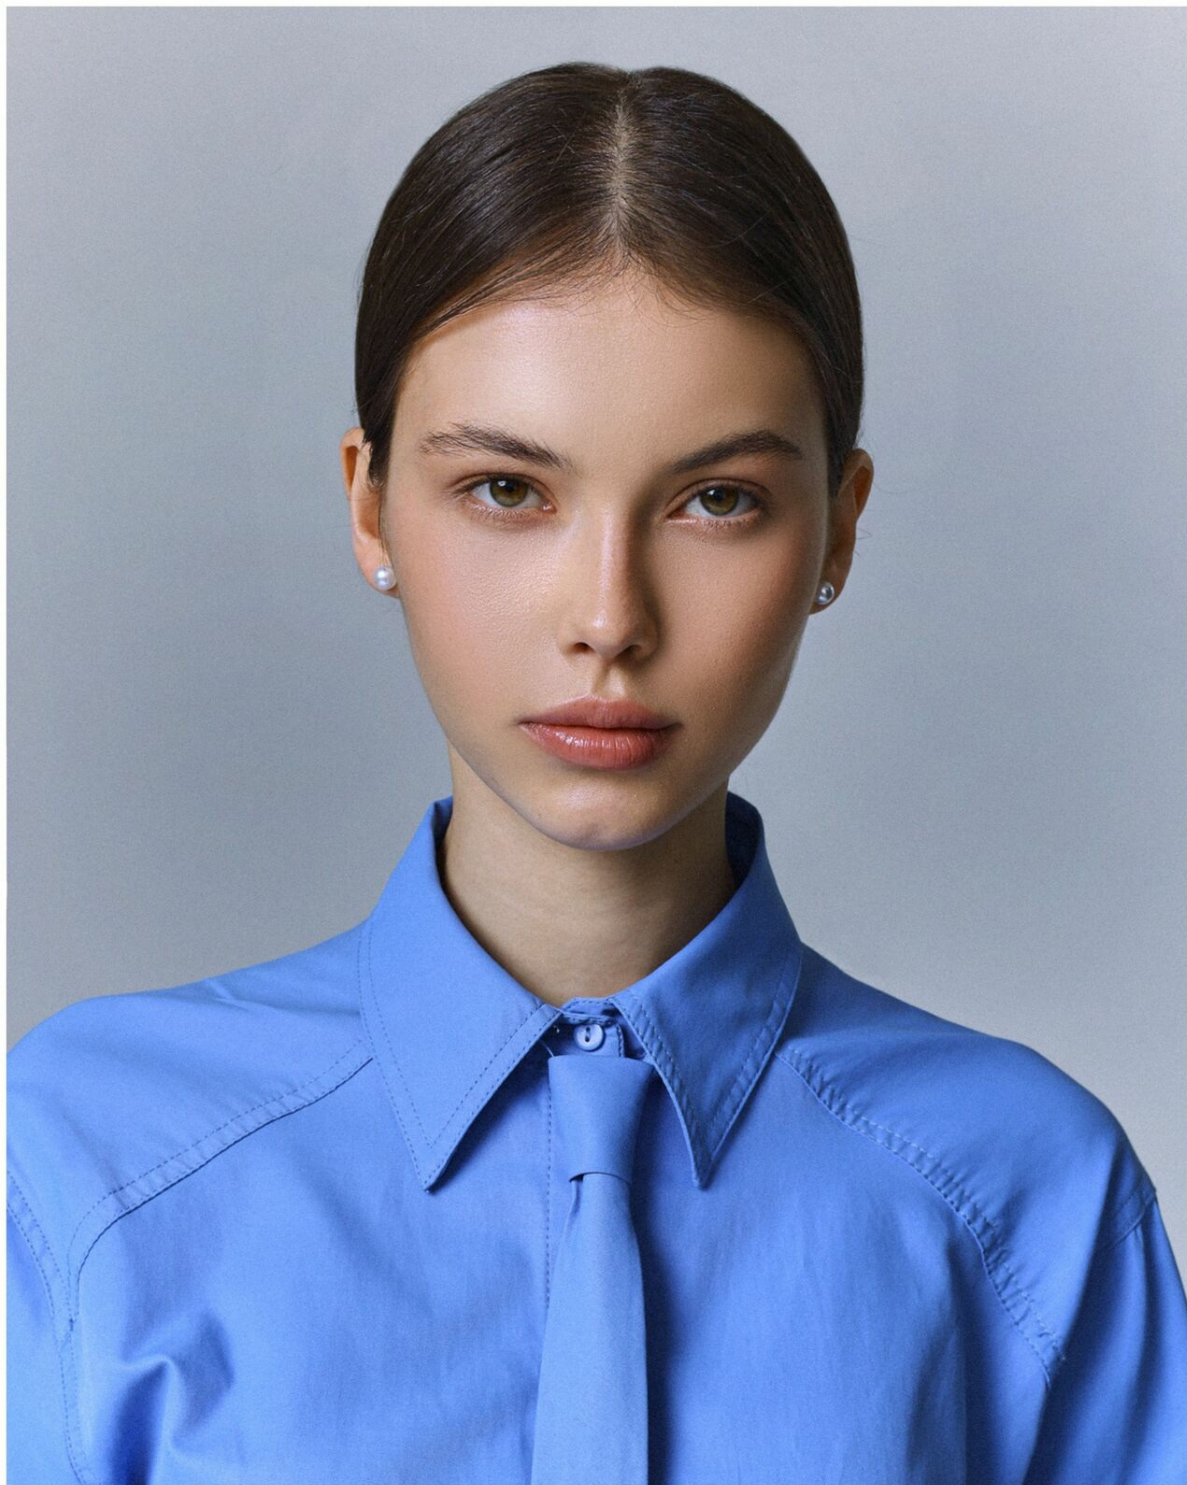

# Adel Ilyasova

[inomgmt.com/profile/adel-ilyasova/](http://inomgmt.com/profile/adel-ilyasova/)

HEIGHT	173	BUST	80	WAIST	60	HIPS	90	SHOES	EU 39
	5' 8"		31½"		23½"		35½"		US 8

INO  
MODELS