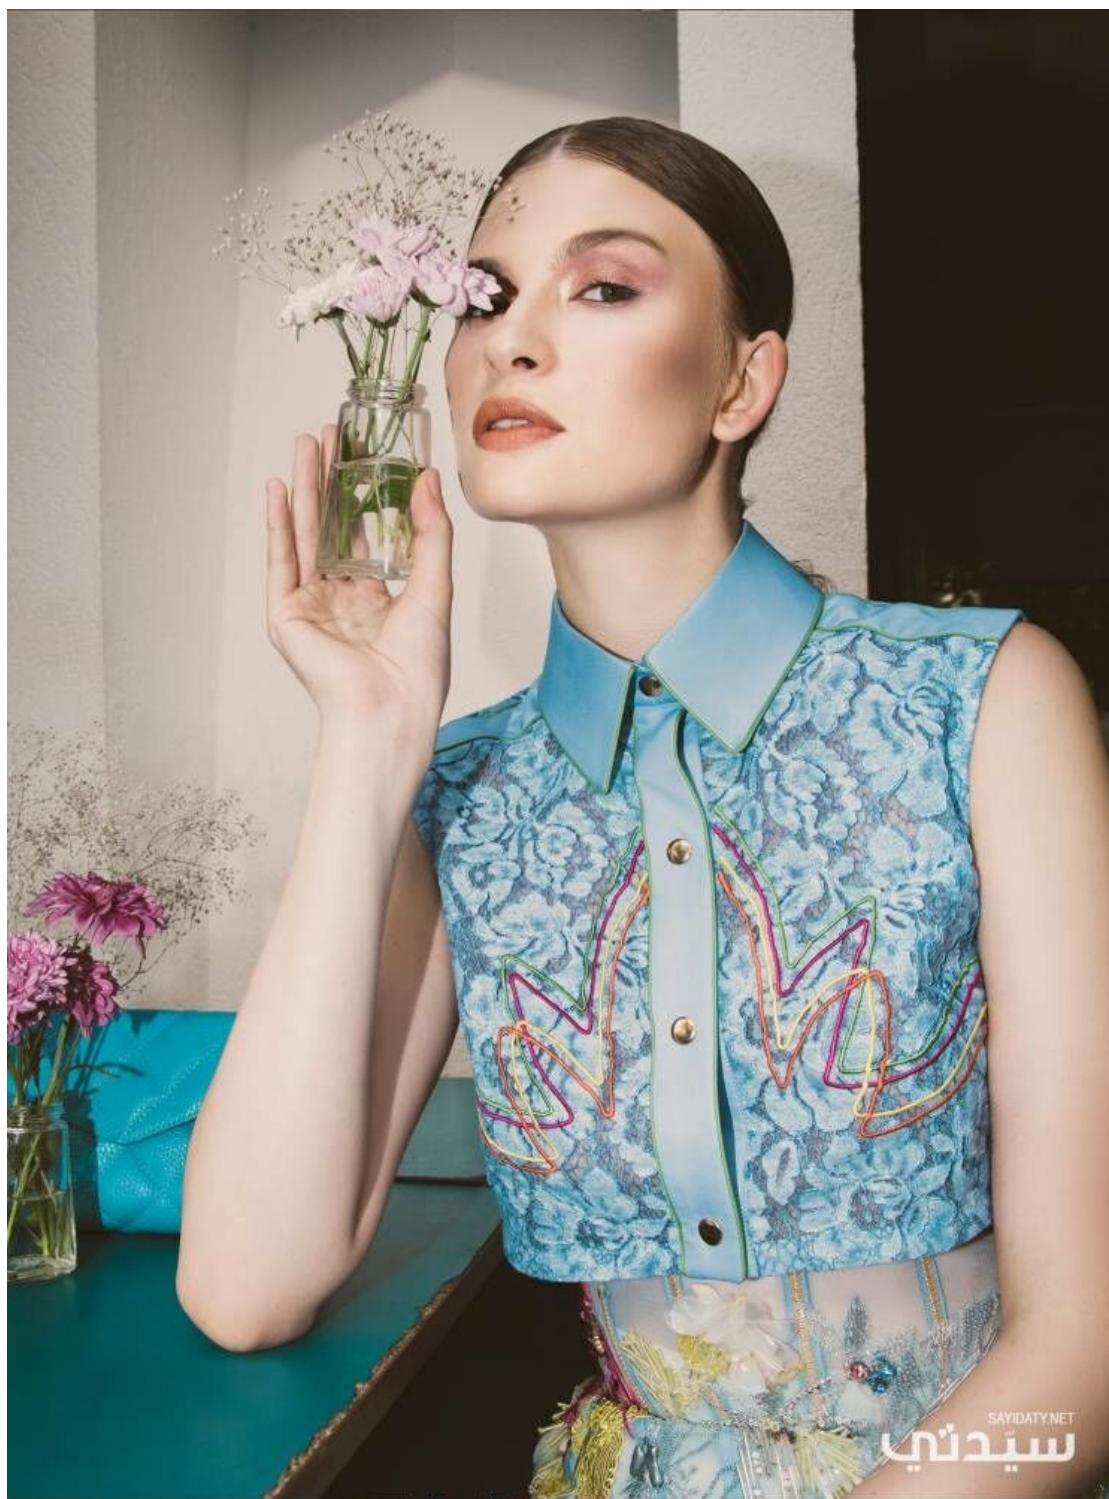

Anna Vasilieva

inomgmt.com/profile/anna-vasilieva/

HEIGHT	177	BUST	74	WAIST	62	HIPS	90	SHOES	EU 38	HAIR	LIGHT BROWN
	5' 9½"		29"		24½"		35½"		US 7		

INO MODELS