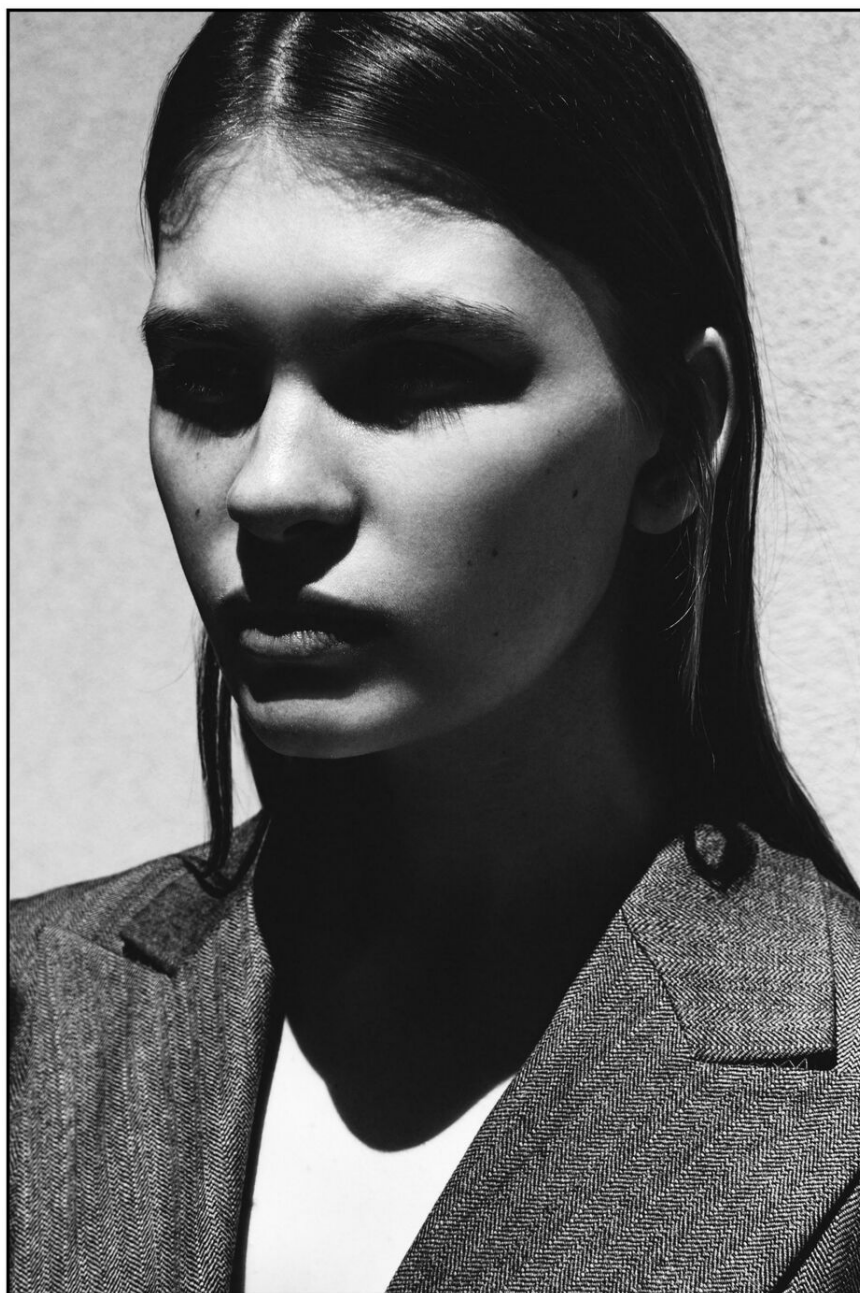

Anna Vasilieva

inomgmt.com/profile/anna-vasilieva/

HEIGHT	177	BUST	86	WAIST	63	HIPS	91	SHOES	EU 38	HAIR	LIGHT BROWN
	5' 9½"		34"		25"		36"		US 7		

INO
MODELS