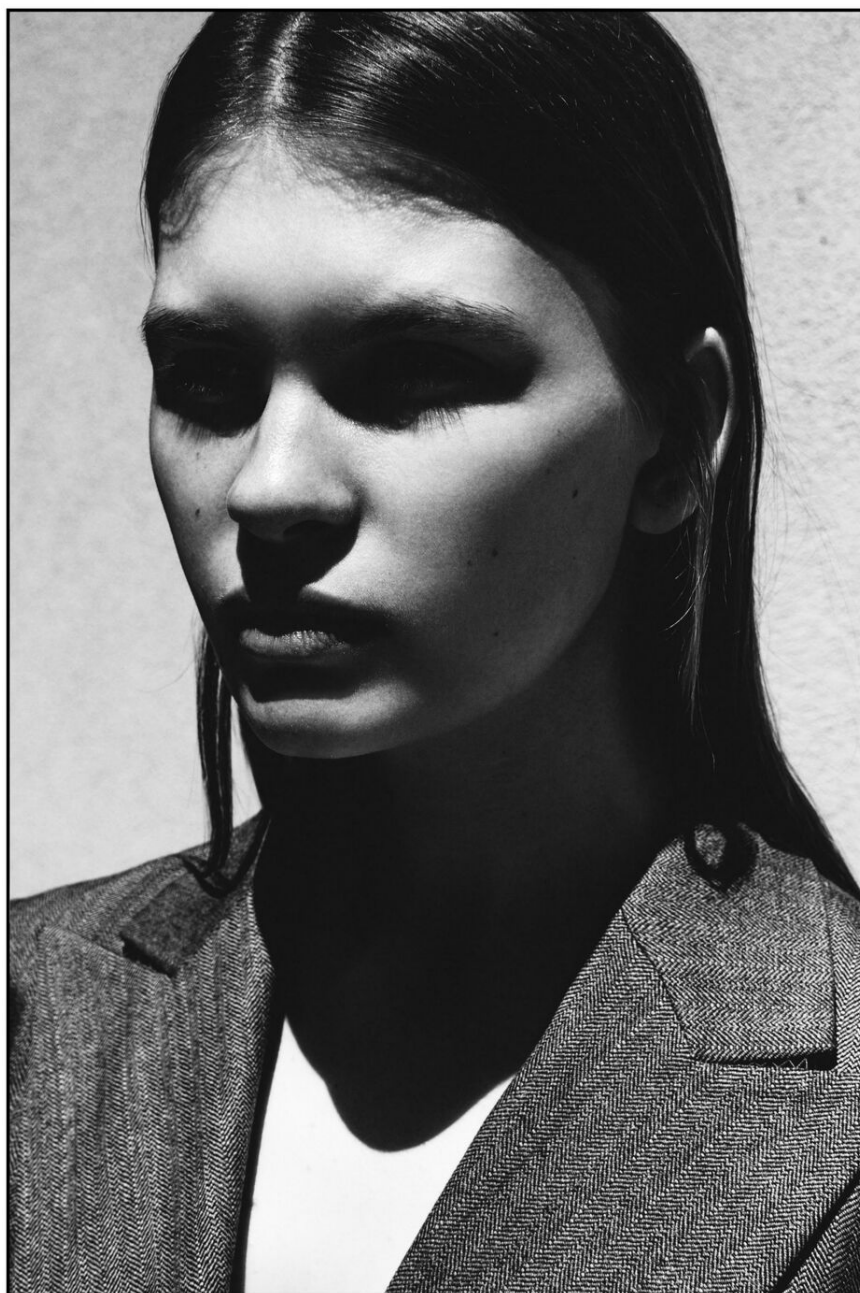

Anna Vasilieva

inomgmt.com/profile/anna-vasilieva/

HEIGHT	177	BUST	85	WAIST	62.5	HIPS	91	SHOES	EU 38	HAIR	LIGHT BROWN
	5' 9½"		33½"		24½"		36"		US 7		

INO
MODELS