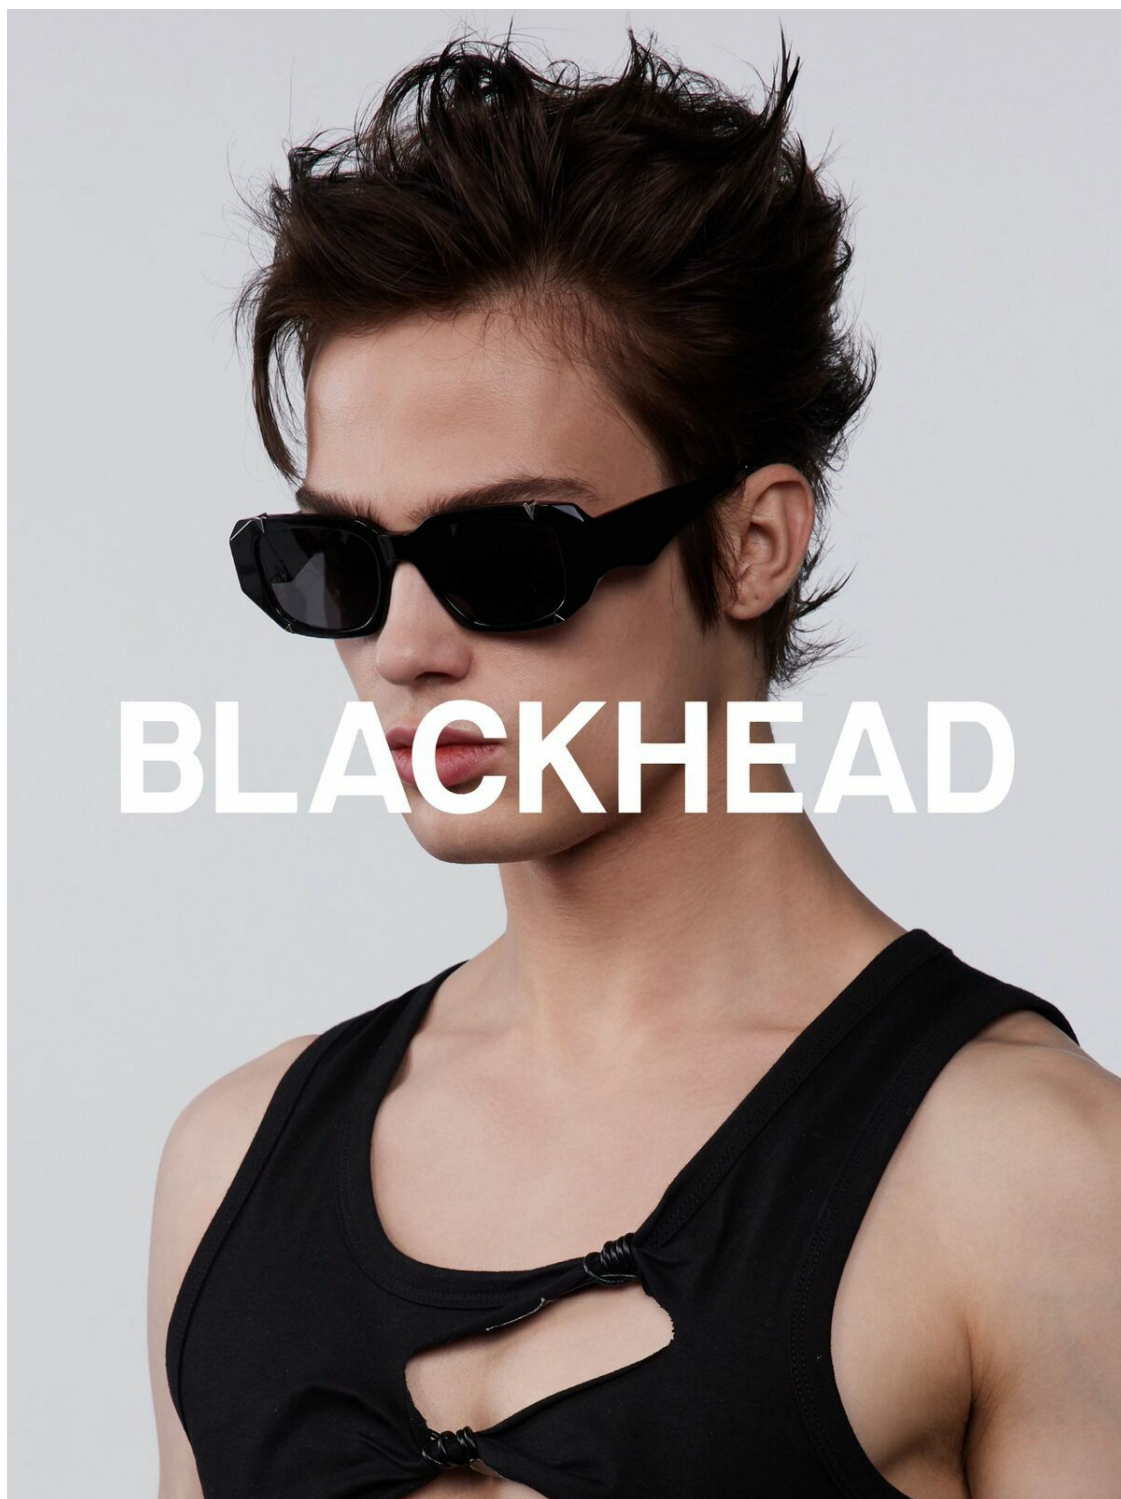

Daniel Martin

inomgmt.com/profile/daniel-martin/

HEIGHT	184	CHEST	90	WAIST	65	HIPS	90	SHOES	EU 40.5
	6' 0½"		35½"		25½"		35½"		US 7½

INO
MODELS