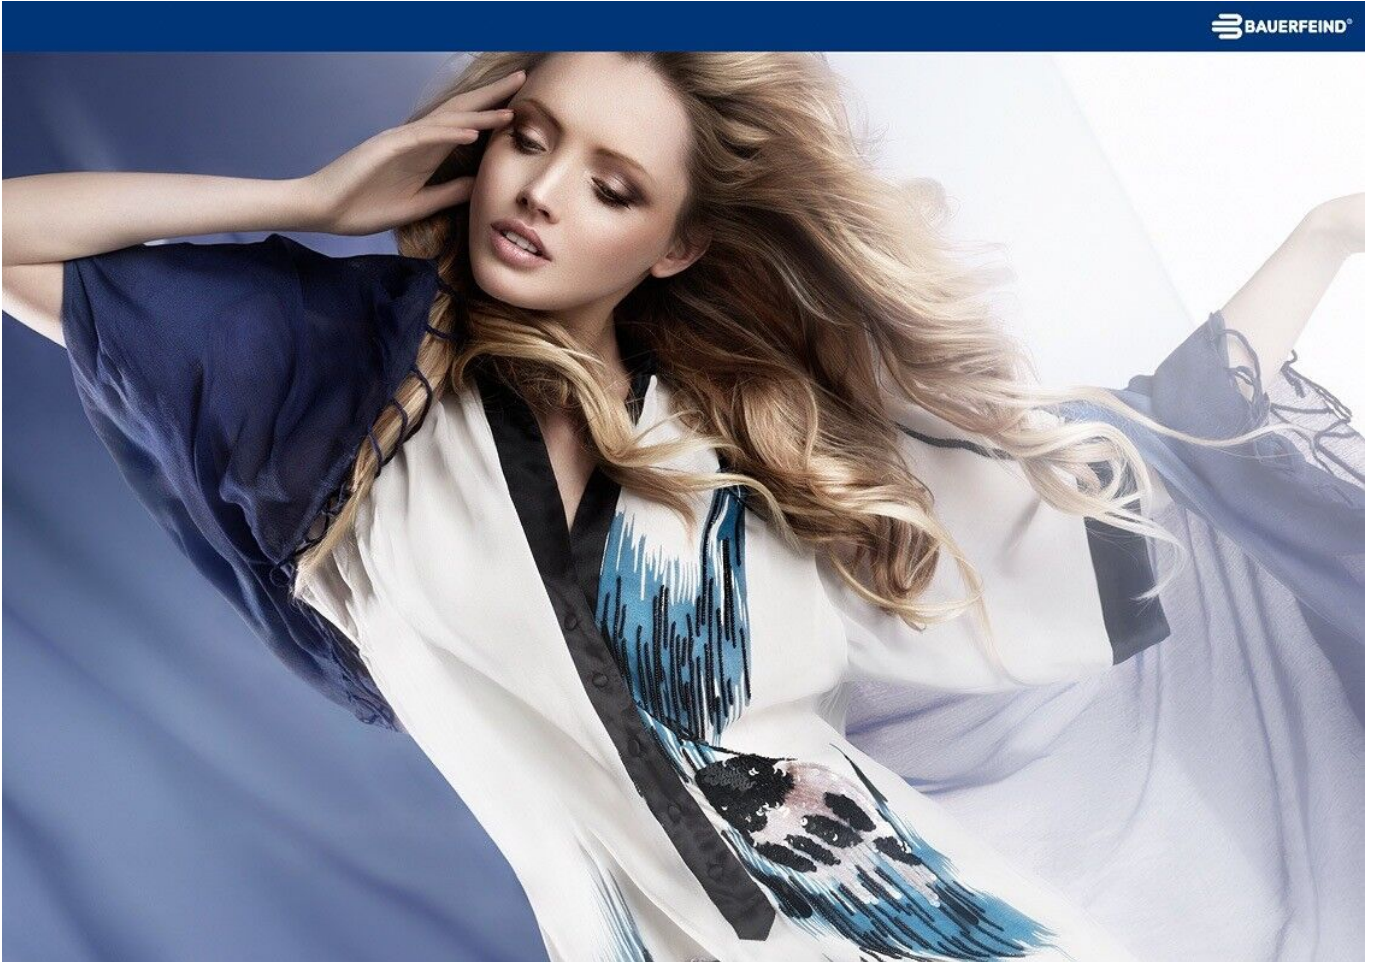

# Elena Shilnikova

[inomgmt.com/profile/elena-shilnikova/](http://inomgmt.com/profile/elena-shilnikova/)

 BAUERFEIND®

HEIGHT	173	BUST	84	WAIST	60	HIPS	90	SHOES	EU 37.5	HAIR	BLOND
	5' 8"		33"		23½"		35½"		US 6½		