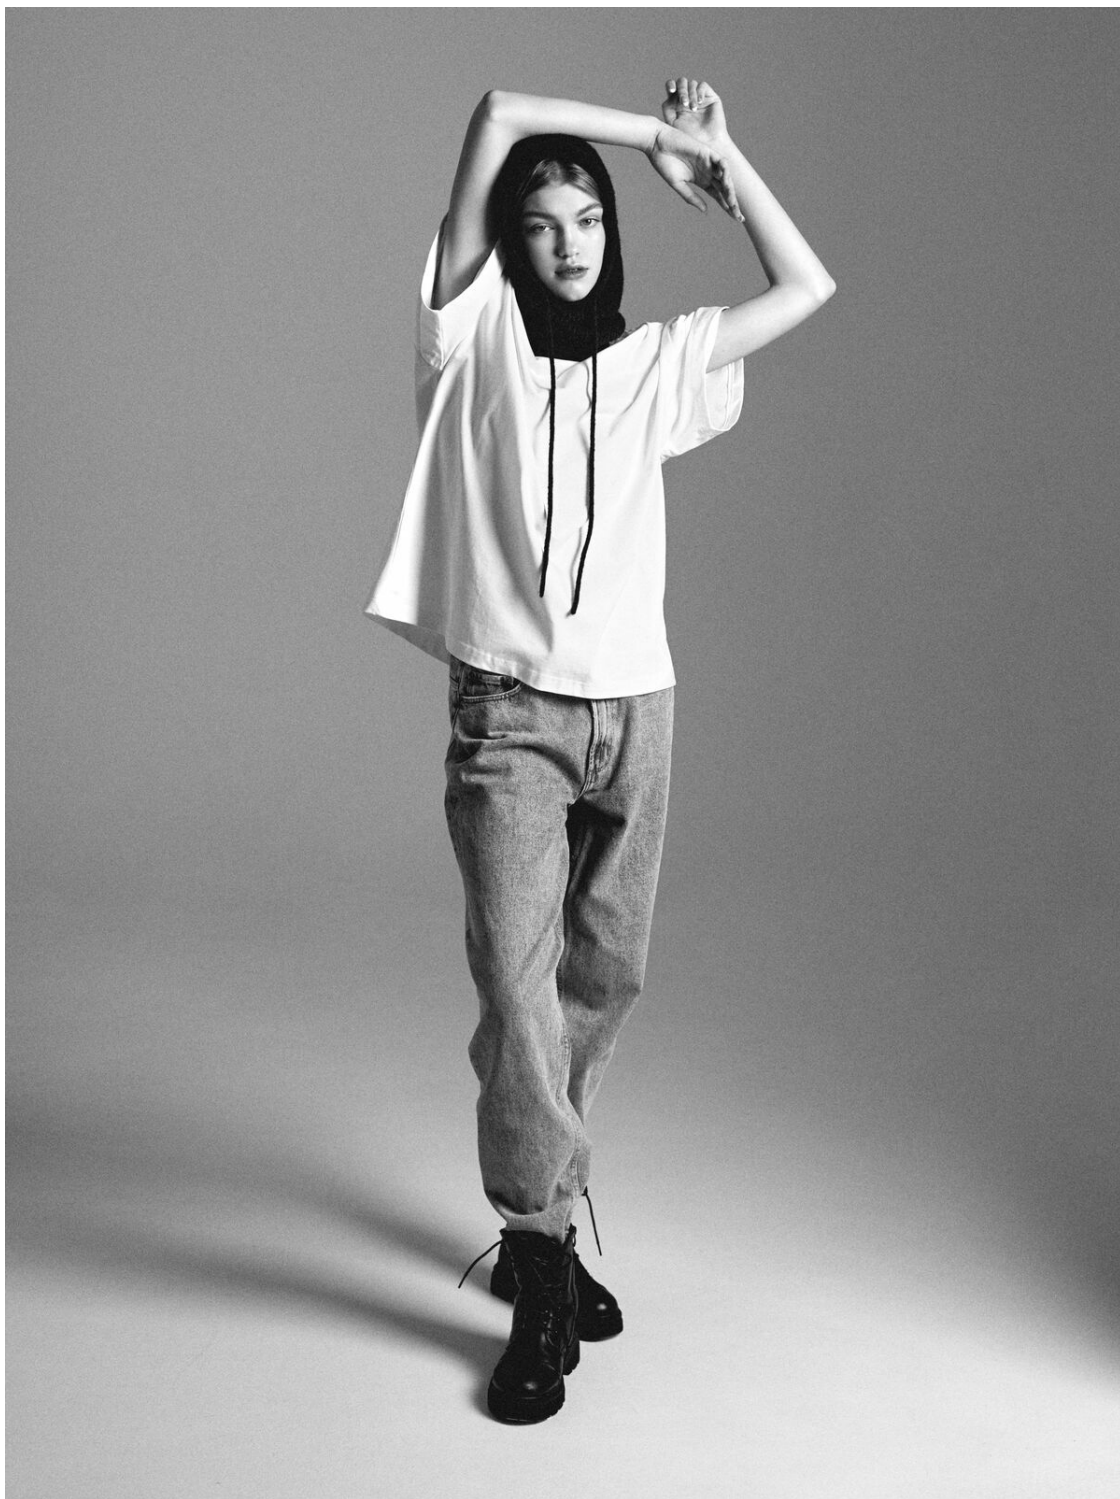

Katya Ivanova

inomgmt.com/profile/katya-ivanova/

| | | | | | | | | | |
|--------|---------|------|------|-------|-----|------|-----|-------|----|
| HEIGHT | 179 | BUST | 82 | WAIST | 64 | HIPS | 89 | SHOES | EU |
| | 5' 10½" | | 32½" | | 25" | | 35" | | US |