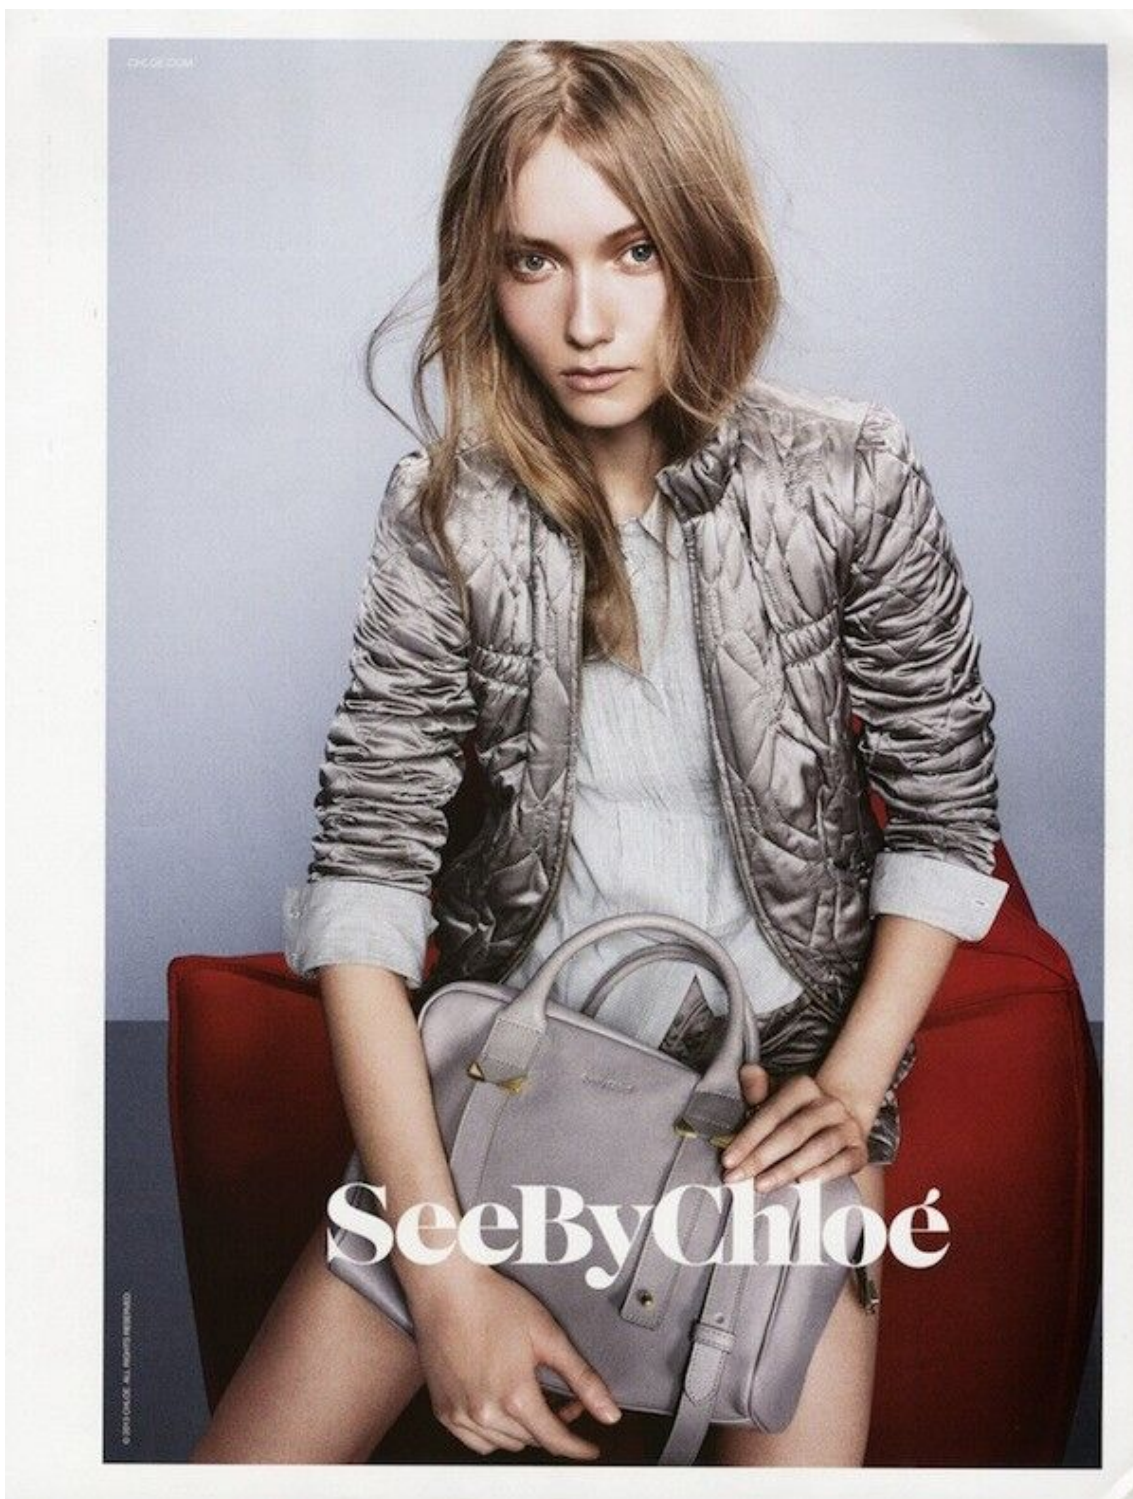

Katya Riabinkina

inomgmt.com/profile/katya-riabinkina/

HEIGHT	180	BUST	80	WAIST	61	HIPS	90	SHOES	EU 40	HAIR	DARK BLOND
	5' 11"		31½"		24"		35½"		US 9		

INO MODELS