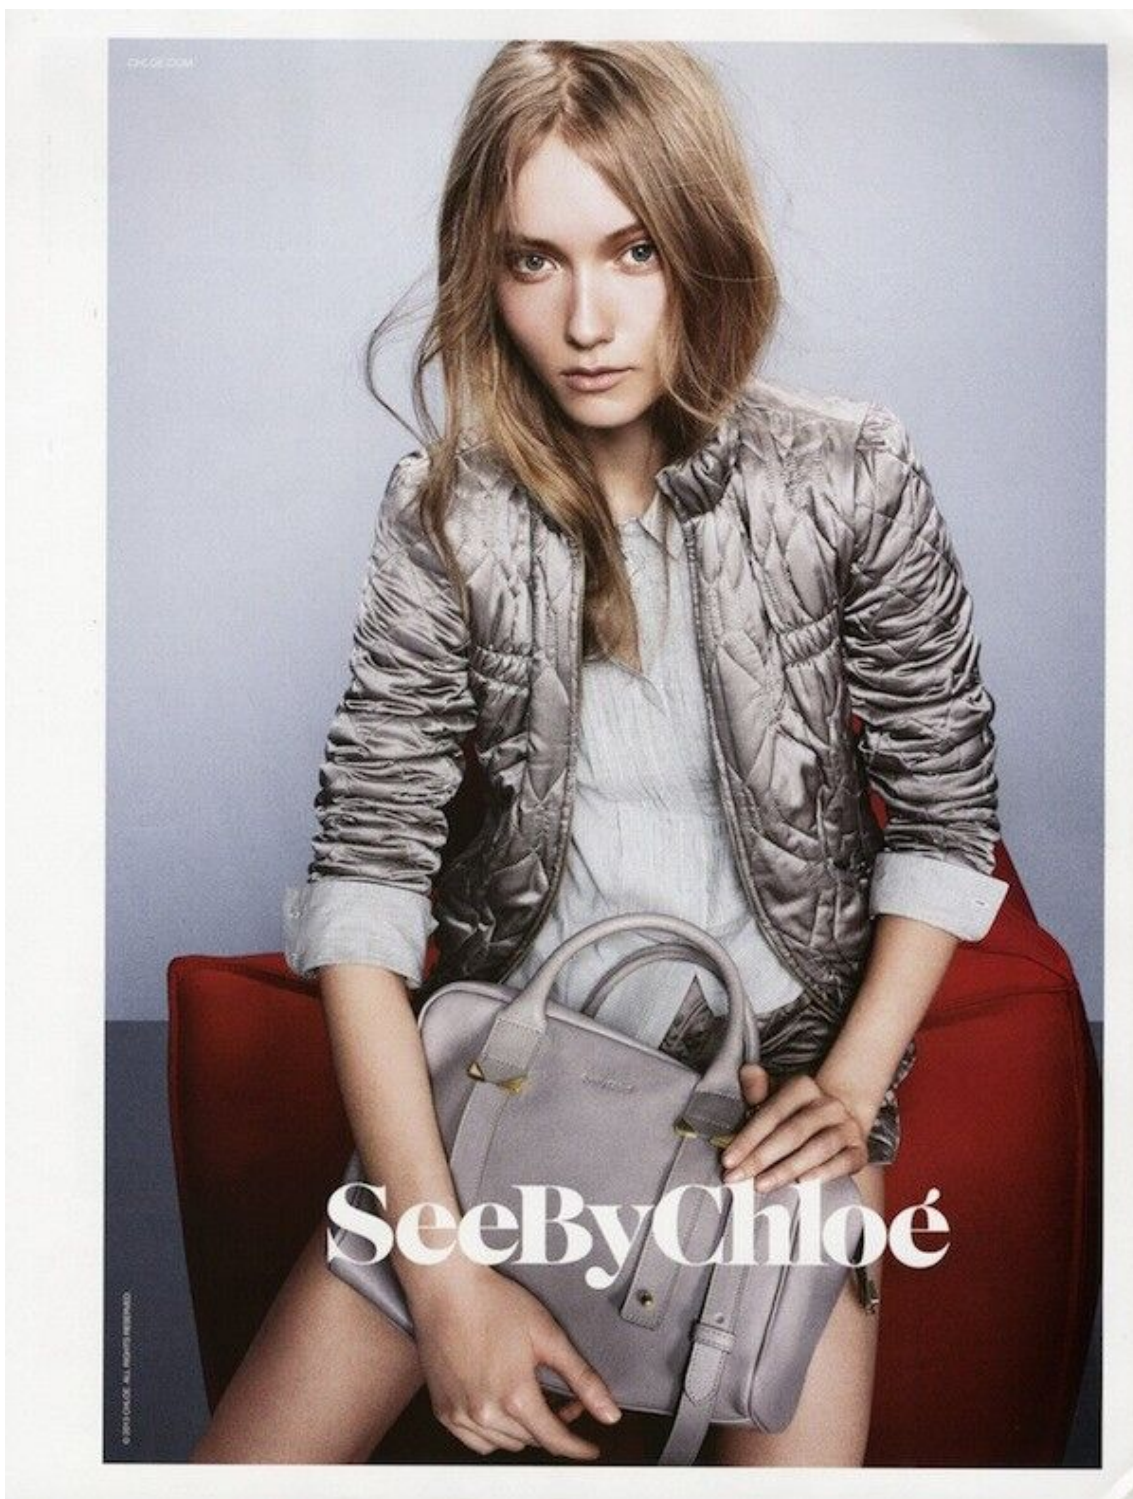

Katya Riabinkina

inomgmt.com/profile/katya-riabinkina/

HEIGHT	180	BUST	80	WAIST	61	HIPS	90	SHOES	EU 40	HAIR	DARK BLOND
	5' 11"		31½"		24"		35½"		US 9		

INO
MODELS