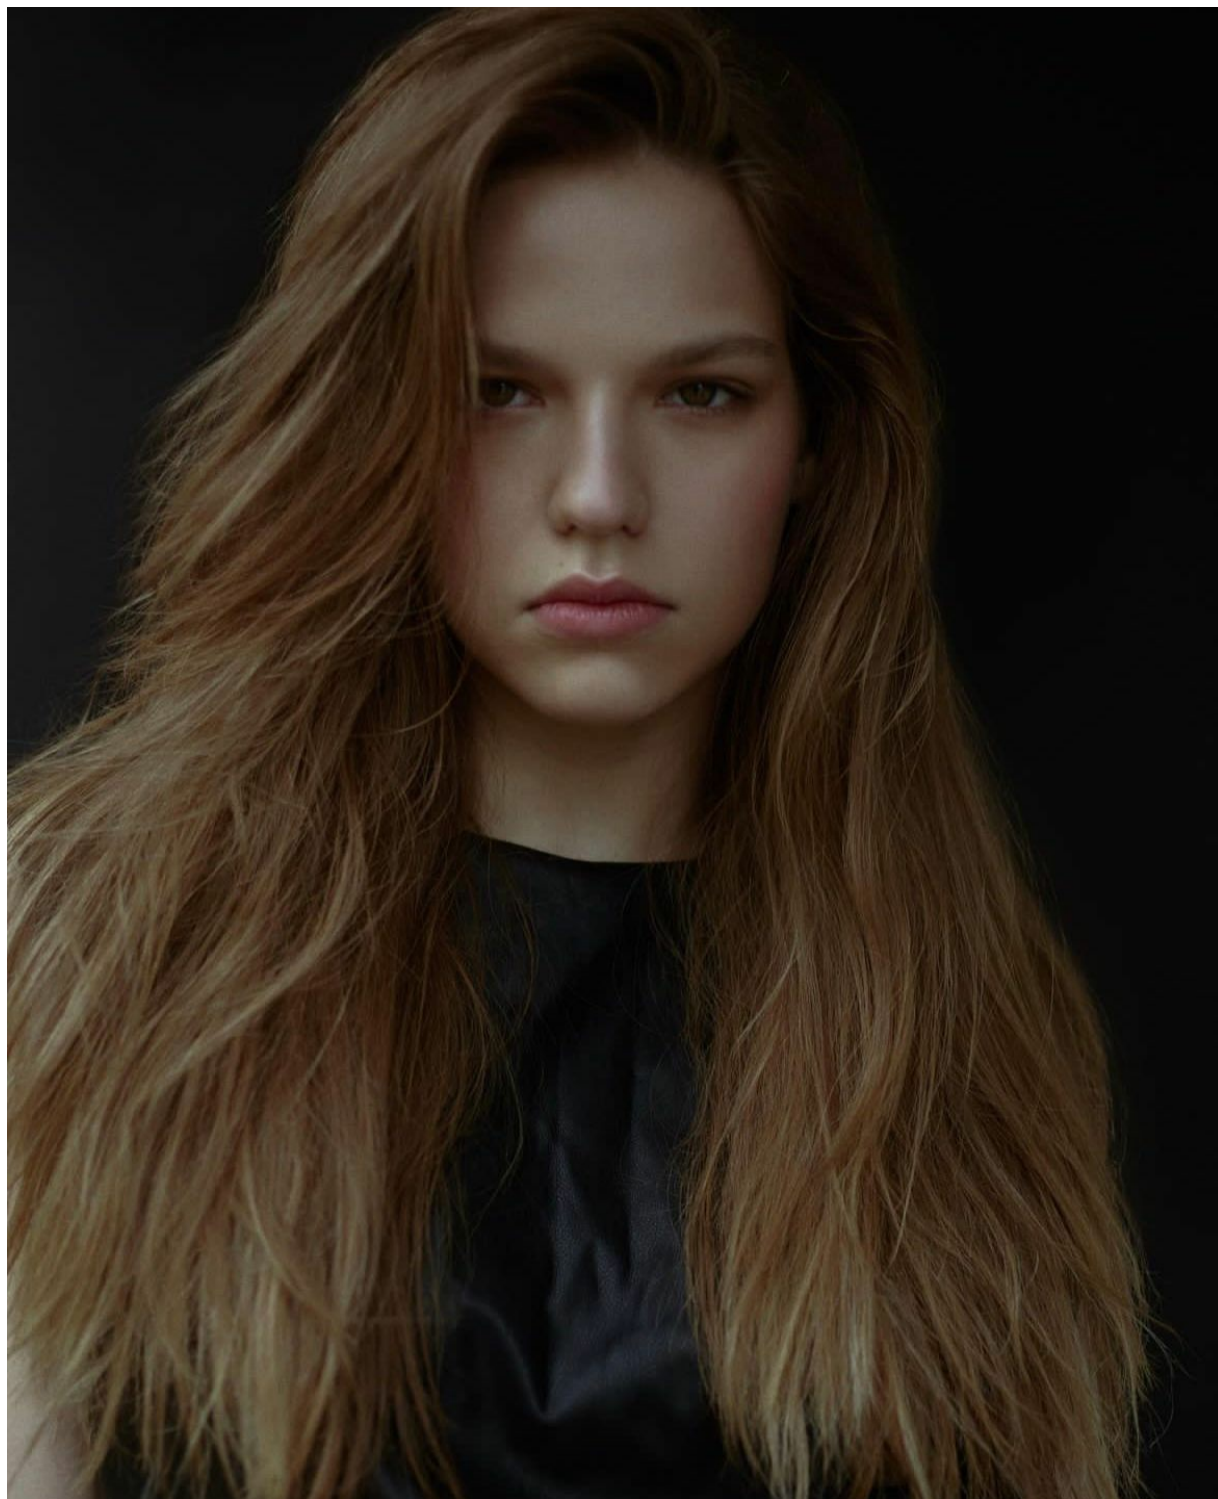

Liza Taushankova

inomgmt.com/profile/liza-taushankova/

HEIGHT	177	BUST	80	WAIST	60	HIPS	92	SHOES	EU 41
	5' 9½"		31½"		23½"		36"		US 10

INO
MODELS