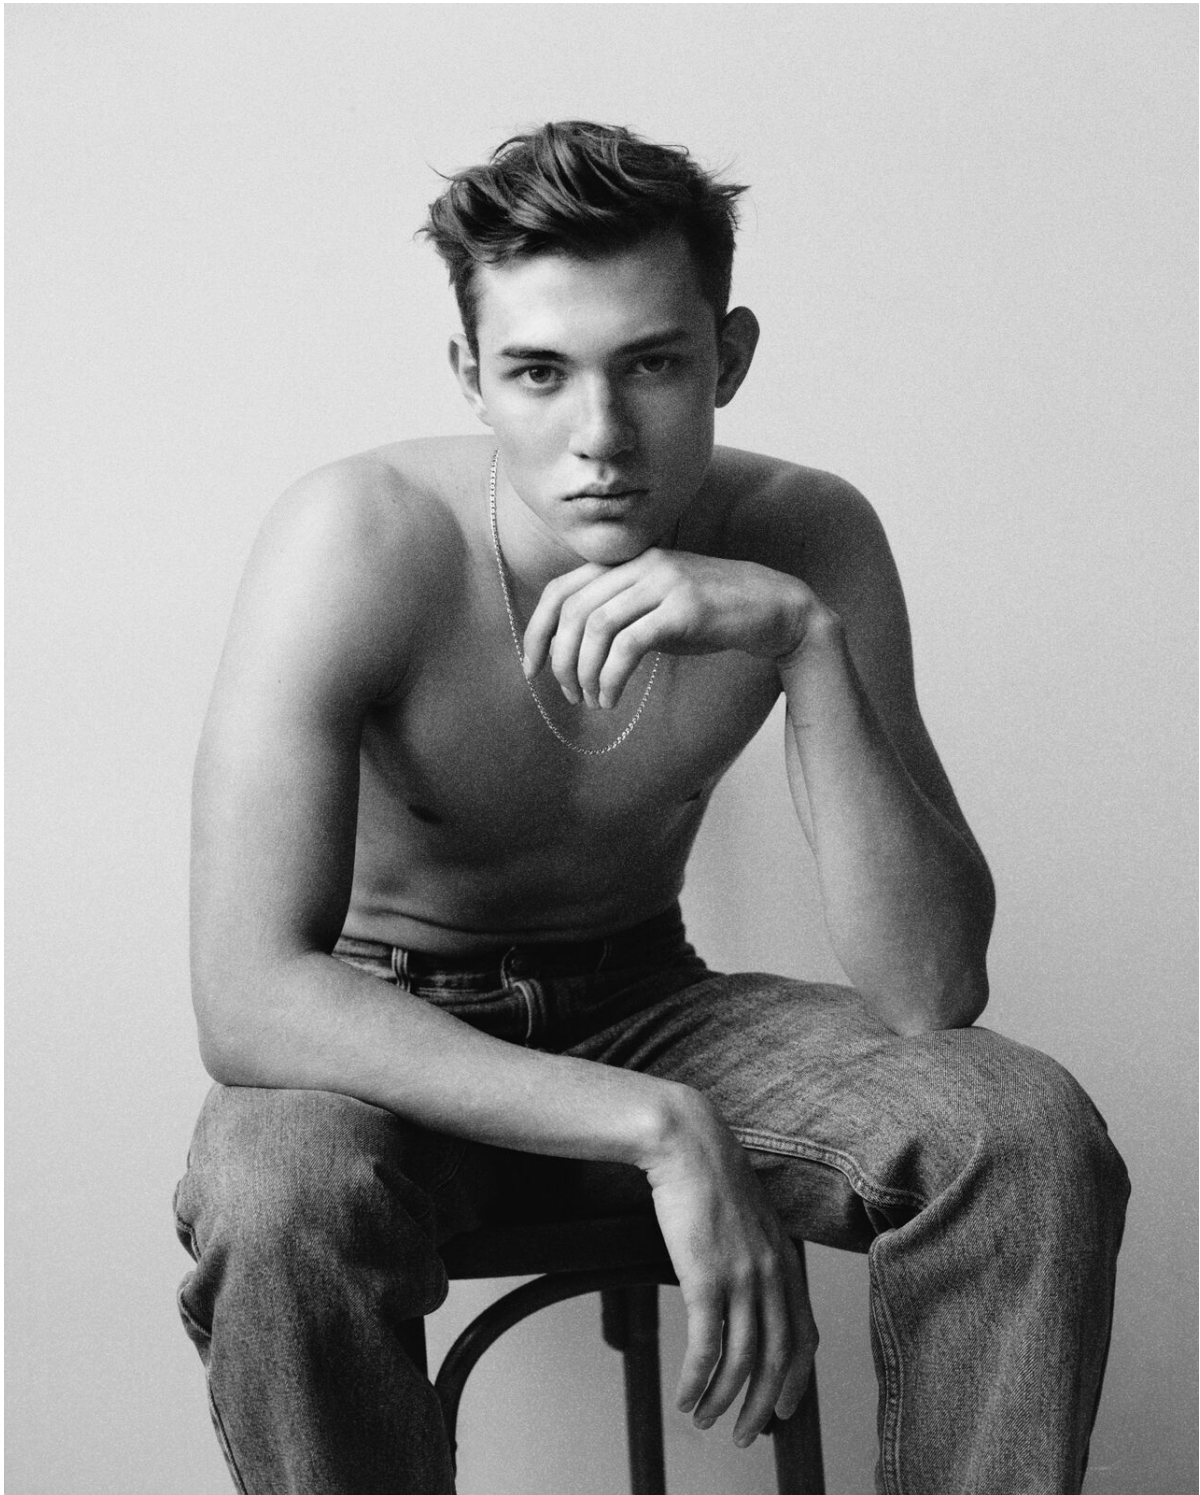

Sergey Romanov

inomgmt.com/profile/sergey-romanov/

HEIGHT	187	CHEST	101	WAIST	79	HIPS	96	SHOES	EU	HAIR	BROWN
	6' 1½"		40"		31"		38"		US		

INO
MODELS