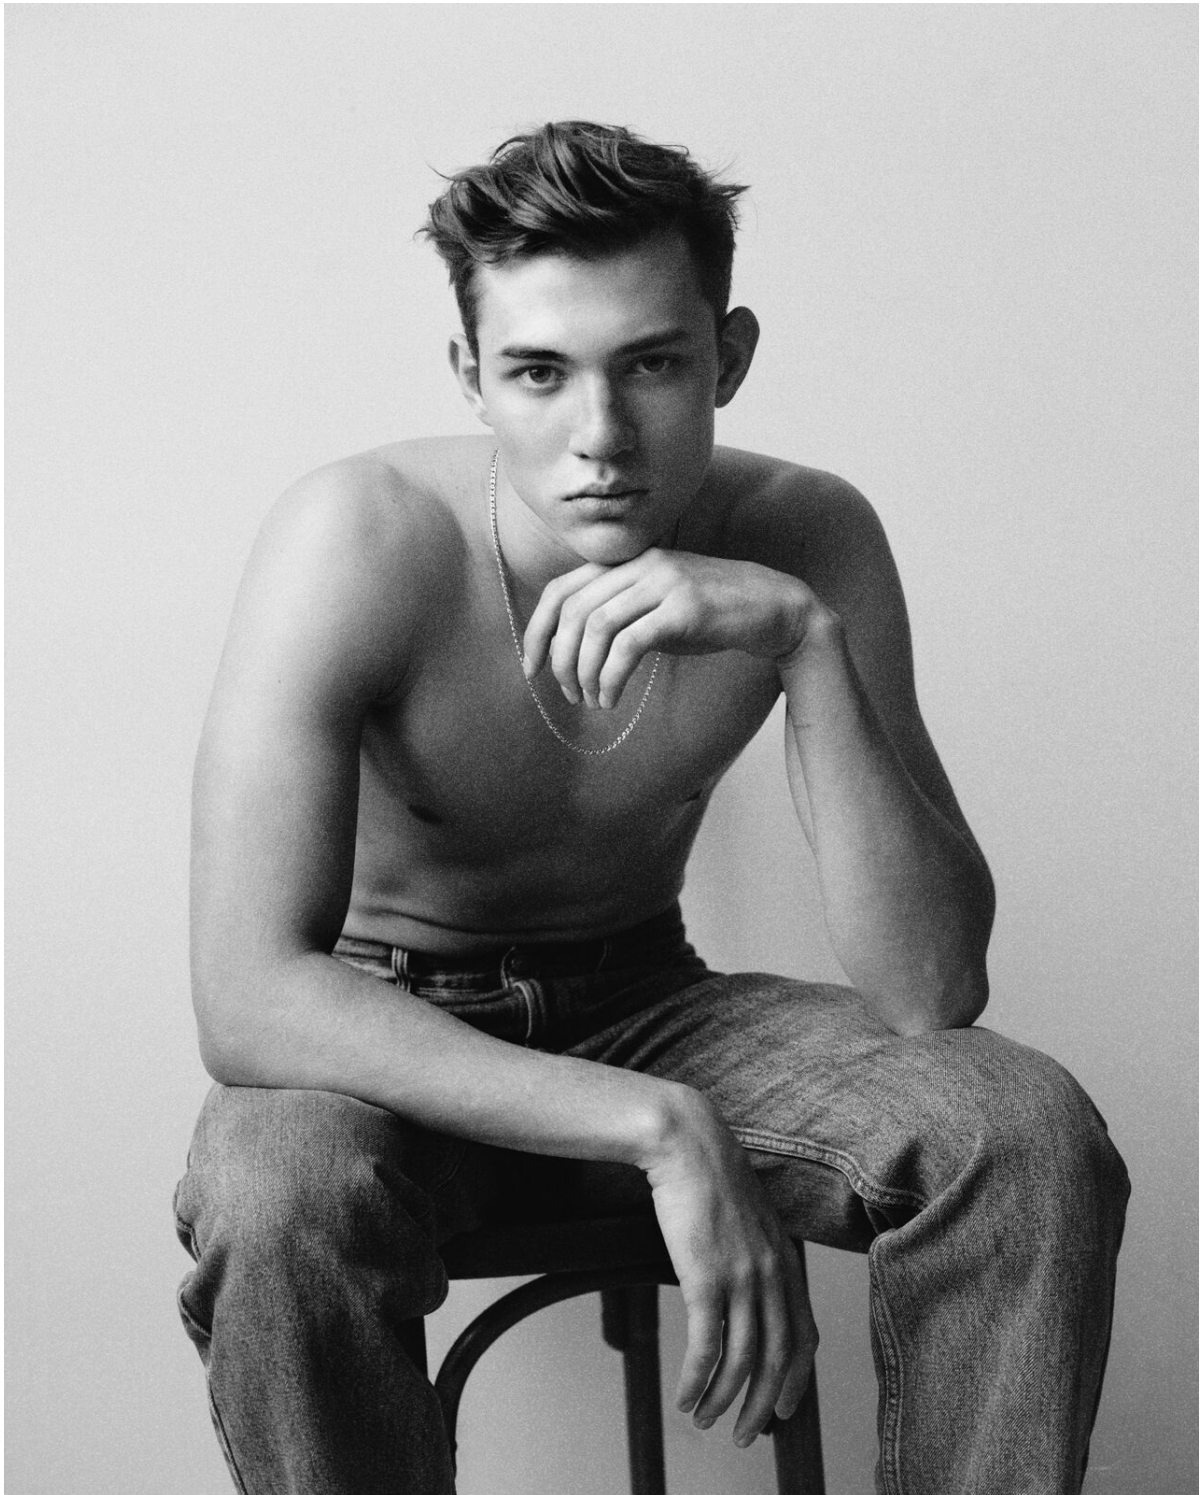

Sergey Romanov

inomgmt.com/profile/sergey-romanov/

HEIGHT 187
6' 1½"

CHEST 99
39"

WAIST 77
30½"

HIPS 94
37"

SHOES EU 44
US 10

HAIR BROWN

INO
MODELS