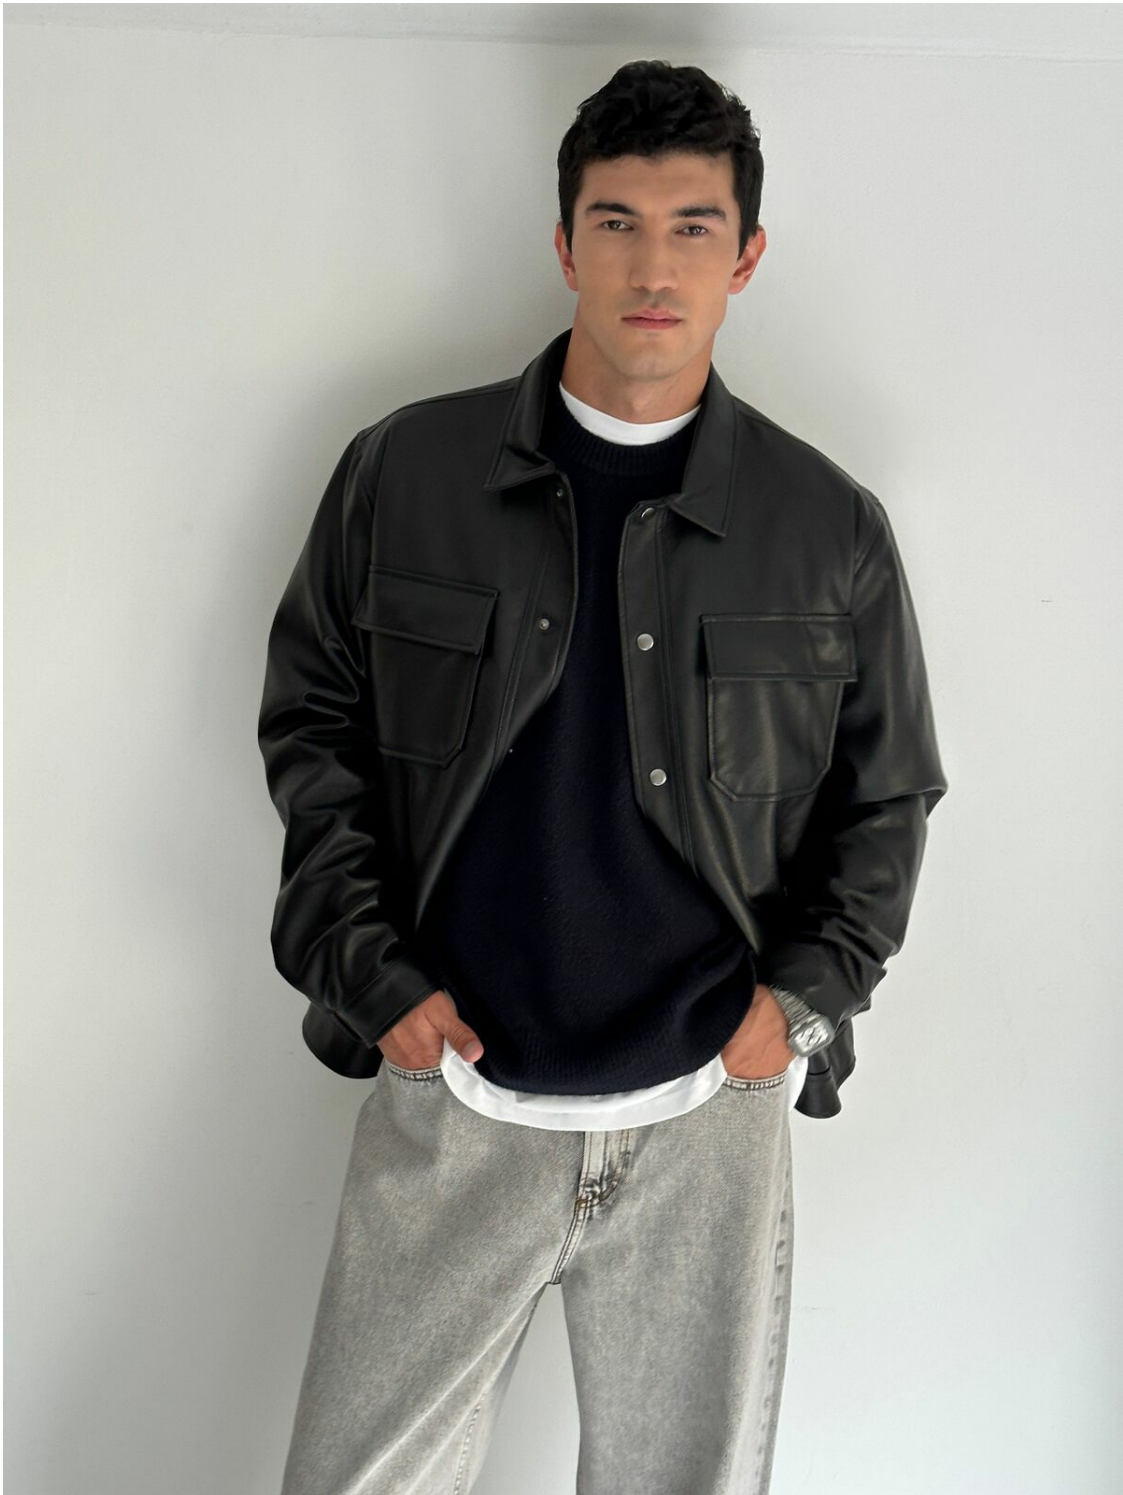

Sokrat

inomgmt.com/profile/sokrat/

HEIGHT	186	CHEST	98	WAIST	77	HIPS	97.5	SHOES	EU 43	HAIR	BROWN
	6' 1"		38½"		30½"		38½"		US 9		

INO
MODELS