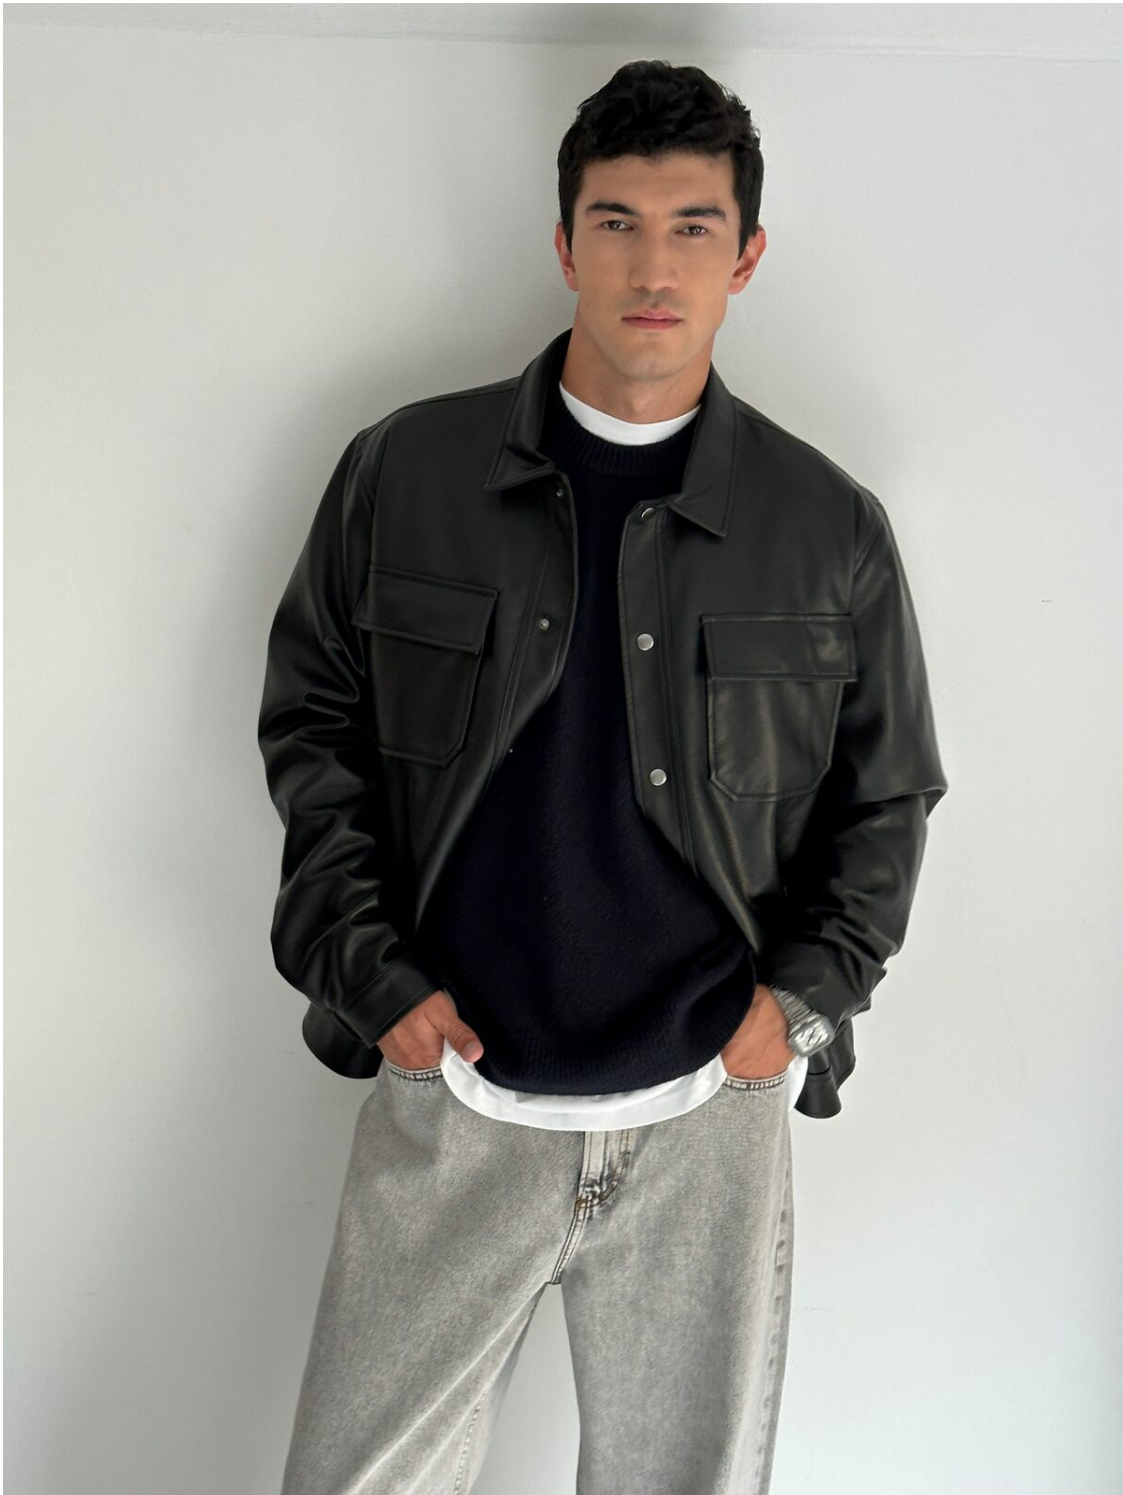

# Sokrat

[inomgmt.com/profile/sokrat/](http://inomgmt.com/profile/sokrat/)

HEIGHT	186	CHEST	98	WAIST	77	HIPS	97.5	SHOES	EU 43	HAIR	BROWN
	6' 1"		38½"		30½"		38½"		US 9		

INO  
MODELS