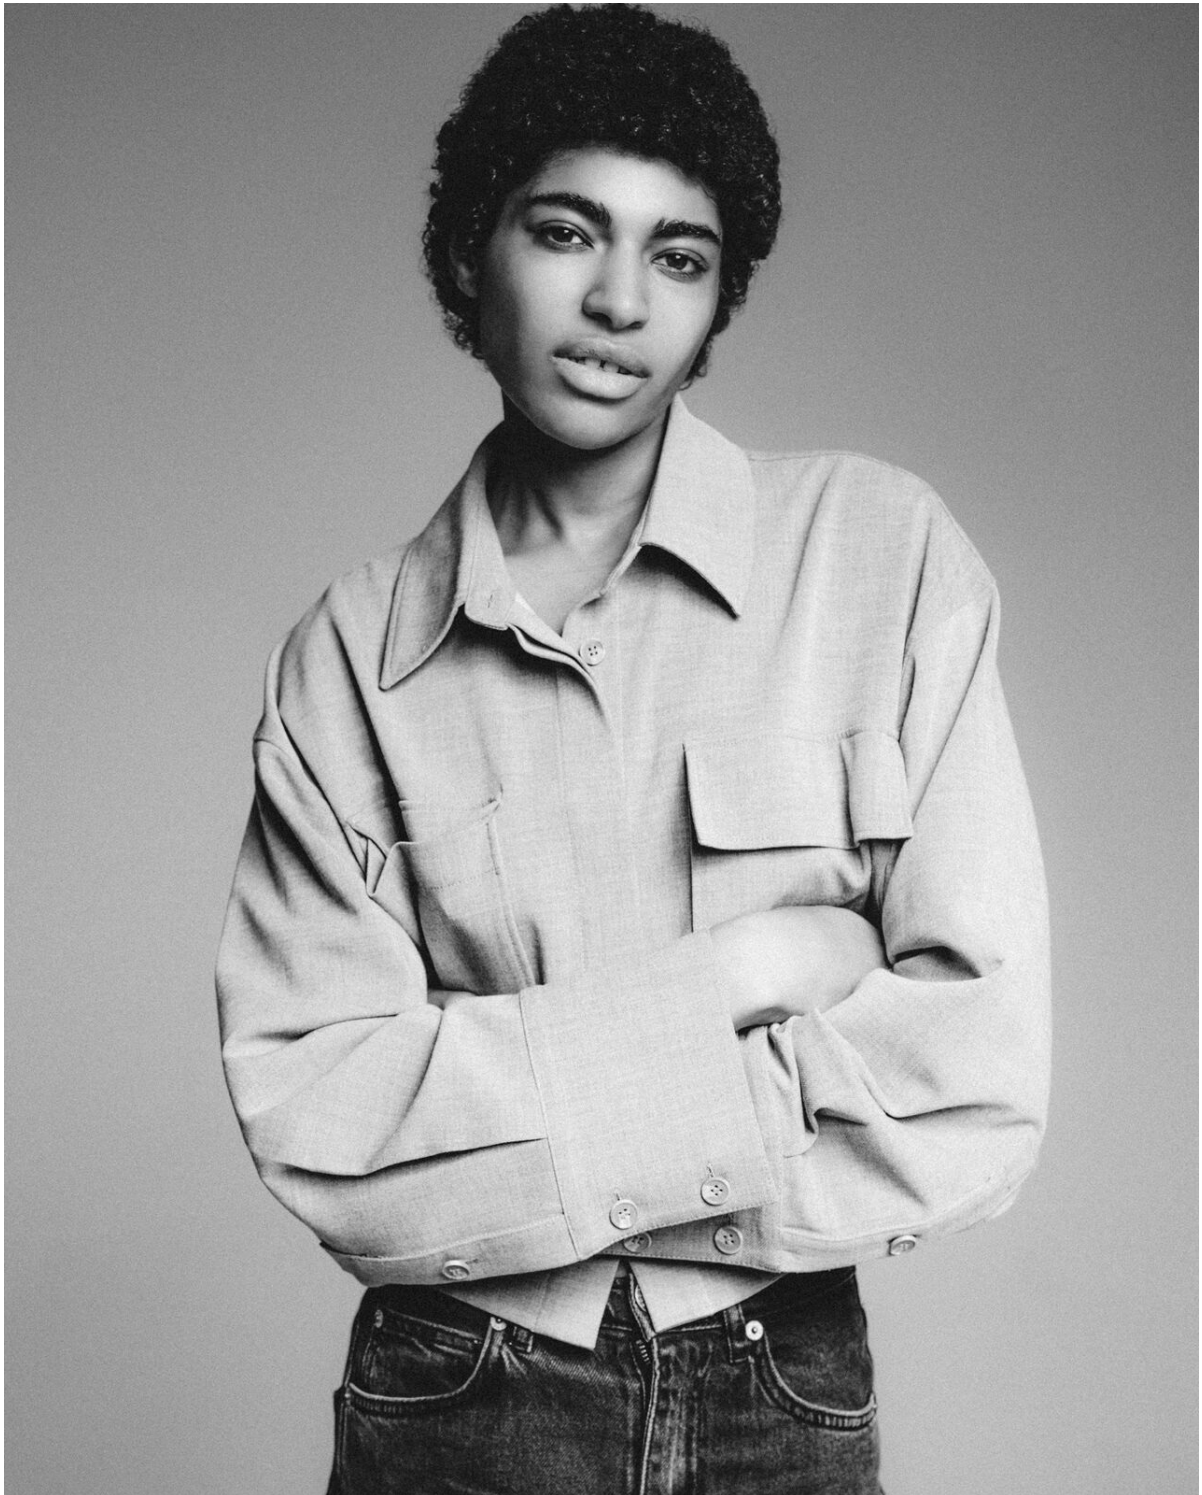

Veronika Panko

inomgmt.com/profile/veronika-panko/

HEIGHT	180	BUST	89	WAIST	65	HIPS	88	SHOES	EU
	5' 11"		35"		25½"		34½"		US

INO
MODELS